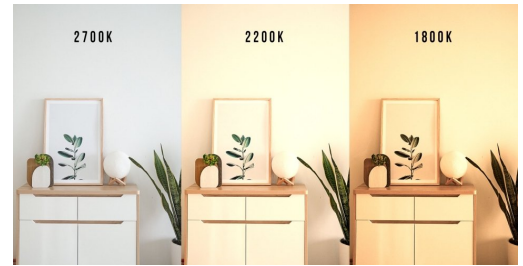

## L64277708

LED GU10 DimToWarm MR16 50x63mm  
230V 250Lm 5.5W 2000K-2800K 820-828  
30-80° AC White Dimmable

Household, Dim To Warm Premium

General		Energy		
Eprel registration no	831604	Operating voltage	230 V	
Socket	GU10	Volt	180..240 V	
Bulb shape	MR16	Frequency	50..60 Hz	
Width	50.00 mm	Watt	5.5 W	
Depth	50.00 mm	Current type	AC	
Height	63.00 mm	Power factor	0.65	
Finish	Clear	Energy efficiency class	G	
Colour	Colourless	Energy consumption	6 W	
Colour housing	White	Lamp efficacy	38.18	
Body material	Aluminium	<b>LED</b>		
Lifespan	30000 hours	Filament LED	No	
Switches	50000	LED type	COB	
Beam angle	30-80 °	Dimm type	Trailing and leading edge	
Dimmable	Yes	Number of leds / sticks	1	
Degree of protection	IP20	Colour consistency SDCM	SDCM6	
Net weight	0.082 kg	Dim to warm	Yes	
Warranty	3 years	Adjustable beam angle	Yes	
<b>Light</b>		<b>Ordering details</b>		
Kelvin	2000..2800 K	L64277708	Quantity pc(s)	EAN
Colour temp nr	820..828	Single package	1	8718739048409
Stable lumen	250 lm	Inner carton	10	18718739048406
Lumen 90 cone	210 lm	Outer carton	200	28718739048403
Luminous intensity	420 cd			
Color Rendering Index (CRI)	85			