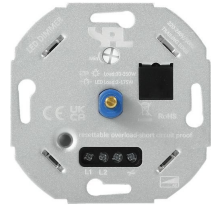

960175101

Dimmer Switch Leading/Trailing edge LED
2-175W/halogen-incandescent 10-350W

Accessories, Dimmer

General		Energy	
Width	70.60 mm	Operating voltage	230 V
Depth	43.00 mm	Volt	220..240 V
Height	70.63 mm	Frequency	50 Hz
Finish	Glossy	Watt	2..175 W
Colour	Aluminium	LED	
Body material	Metal	Dimm type	Trailing edge
Degree of protection	IP20	Ordering details	
Net weight	0.050 kg	960175101	Quantity pc(s) EAN
Warranty	3 years	Single package	1 8718739066021
Dimmer model	Dimmer	Inner carton	5 18718739066028
Method of operation	Turn/push button	Outer carton	100 28718739066025
Transparant	No		

Remark

Min-Max Brightness / leading-trailing edge / Resettable overload-short circuit proof-indication light / Installation depth 25mm