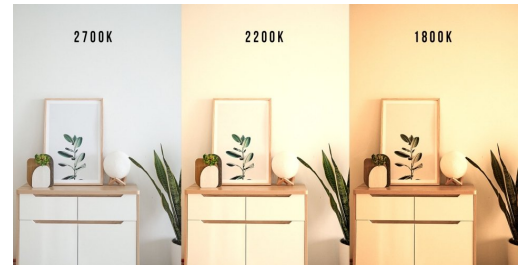

L64277717

LED GU10 DimToWarm MR16 50x63mm
230V 250Lm 5.5W 2000-2800K 820-828
30-80° AC Silver Dimmable

Household, Dim To Warm Premium

General		Energy		
Eprel registration no	831606	Operating voltage	230 V	
Socket	GU10	Volt	180..240 V	
Bulb shape	MR16	Frequency	50..60 Hz	
Width	50.00 mm	Watt	5.5 W	
Depth	50.00 mm	Current type	AC	
Height	63.00 mm	Power factor	0.65	
Finish	Clear	Energy efficiency class	G	
Colour	Colourless	Energy consumption	6 W	
Colour housing	Silver	Lamp efficacy	38.18	
Body material	Aluminium	LED		
Lifespan	30000 hours	Filament LED	No	
Switches	50000	LED type	COB	
Beam angle	30-80 °	Dimm type	Trailing and leading edge	
Dimmable	Yes	Number of leds / sticks	1	
Degree of protection	IP20	Colour consistency SDCM	SDCM6	
Net weight	0.080 kg	Dim to warm	Yes	
Warranty	3 years	Adjustable beam angle	Yes	
Light		Ordering details		
Kelvin	2000..2800 K	L64277717	Quantity pc(s)	EAN
Colour temp nr	820..828	Single package	1	8718739048416
Stable lumen	250 lm	Inner carton	10	18718739048413
Lumen 90 cone	210 lm	Outer carton	200	28718739048410
Luminous intensity	420 cd			
Color Rendering Index (CRI)	85			