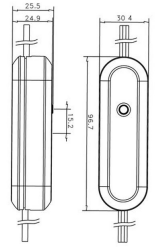

960000203

Push Cord Dimmer Trailing Edge LED
0-50W Black

Accessories, Dimmer

General		Energy		
Width	96.70 mm	Operating voltage	230 V	
Depth	25.00 mm	Volt	220..240 V	
Height	31.00 mm	Frequency	50 Hz	
Finish	Matt	Watt	1..50 W	
Colour	Black	LED		
Body material	Plastic	Dimm type	Trailing edge	
Degree of protection	IP20	Ordering details		
Net weight	0.025 kg	960000203	Quantity pc(s)	EAN
Warranty	3 years	Single package	1	8718739061958
Dimmer model	Dimmer	Inner carton	10	18718739061955
Method of operation	Push button	Outer carton	100	28718739061952
Transparant	No			