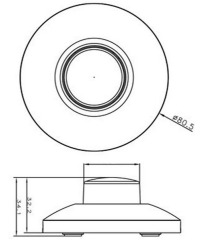

960000205

 Rotary Foot Dimmer Trailing Edge LED
0-50W Black

Accessories, Dimmer

General		Energy	
Width	80.50 mm	Operating voltage	230 V
Depth	34.20 mm	Volt	220..240 V
Height	34.20 mm	Frequency	50 Hz
Finish	Matt	Watt	1..50 W
Colour	Black	LED	
Body material	Plastic	Dimm type	Trailing edge
Degree of protection	IP20	Ordering details	
Net weight	0.046 kg	960000205	Quantity pc(s)
Warranty	3 years	Single package	1
Dimmer model	Dimmer	Inner carton	10
Method of operation	Turn/push button	Outer carton	100
Transparant	No	EAN	
			8718739061972
			18718739061979
			28718739061976