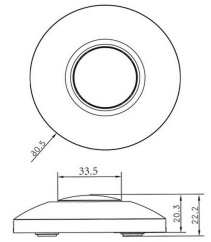

960000206

 Push Foot Dimmer Trailing Edge LED
0-50W Black

Accessories, Dimmer

General		Energy	
Width	80.50 mm	Operating voltage	230 V
Depth	20.30 mm	Volt	220..240 V
Height	20.30 mm	Frequency	50 Hz
Finish	Matt	Watt	1.50 W
Colour	Black	LED	
Body material	Plastic	Dimm type	Trailing edge
Degree of protection	IP20	Ordering details	
Net weight	0.041 kg	960000206	Quantity pc(s)
Warranty	3 years	Single package	1
Dimmer model	Dimmer	Inner carton	10
Method of operation	Push button	Outer carton	100
Transparant	No	EAN	8718739061989
			18718739061986
			28718739061983