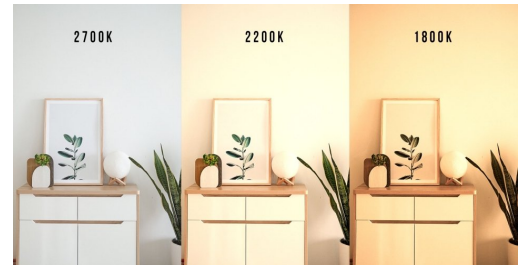

## L147247001

LED E14 DimToWarm Ball G45x78mm 230V  
450Lm 6W 2000-2700K 920-927 200° AC  
Opal Dimmable

Household, Dim To Warm

General		Energy		
Eprel registration no	831310	Operating voltage	230 V	
Socket	E14	Volt	220..240 V	
Bulb shape	G45	Frequency	50..60 Hz	
Width	45.00 mm	Watt	6 W	
Depth	45.00 mm	Current type	AC	
Height	78.00 mm	Power factor	0.85	
Finish	Opal	Energy efficiency class	G	
Colour	White	Energy consumption	6 W	
Colour housing	White	Replacement wattage	39 W	
Body material	Polycarbonat	Lamp efficacy	75.00	
Lifespan	25000 hours	<b>LED</b>		
Switches	50000	Filament LED	No	
Beam angle	200 °	LED type	SMD 3628	
Dimmable	Yes	Dimm type	Trailing and leading edge	
Degree of protection	IP20	Number of leds / sticks	20	
Net weight	0.045 kg	Colour consistency SDCM	SDCM6	
Warranty	2 years	Dim to warm	Yes	
<b>Light</b>		Adjustable beam angle	No	
Kelvin	2200..2700 K	<b>Ordering details</b>		
Colour temp nr	920..927	L147247001	Quantity pc(s)	EAN
Stable lumen	450 lm	Single package	1	8718739049512
Color Rendering Index (CRI)	97	Inner carton	10	18718739049519
		Outer carton	100	28718739049516